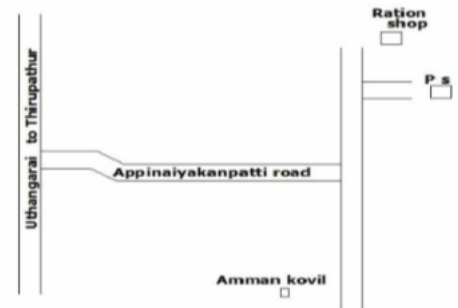

Nazri Naksha

Google Map View

Polling Station Building Front View

Polling Station Front View

Cad View

Key MAP View

water	Toilet	Ramp	Health	Play point
✓	✓	✓	✓	✓