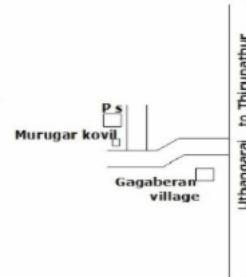

Cad View

Key MAP View

water	Toilet	Ramp	Health care	Play point
✓	✓	✓	✓	✓