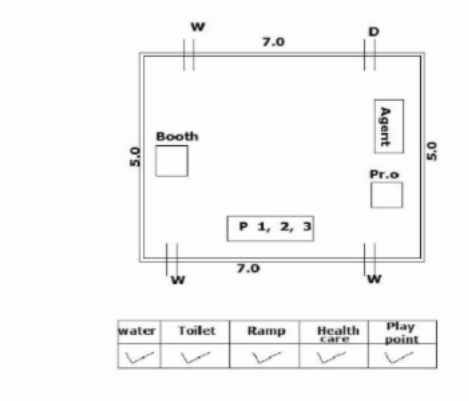

Nazri Naksha

Google Map View

Polling Station Building Front View

Polling Station Front View

Cad View

Key MAP View