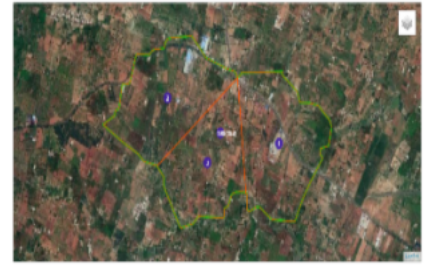

Nazri Naksha

Google Map View