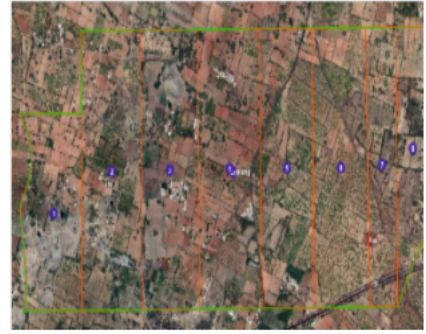

Nazri Naksha

Google Map View