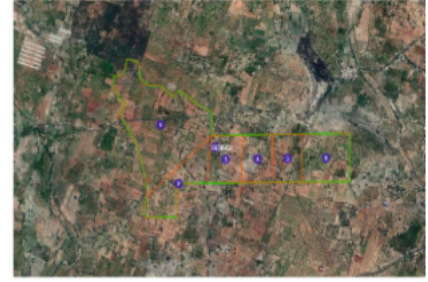

Nazri Naksha

Google Map View