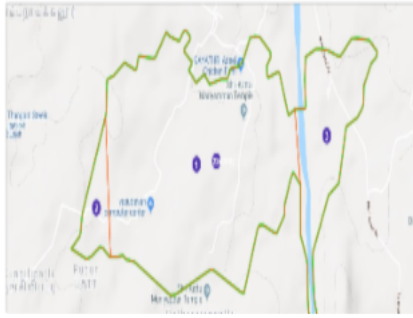

Nazri Naksha

Google Map View