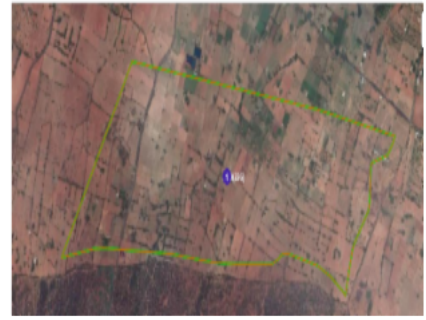

Nazri Naksha

Google Map View