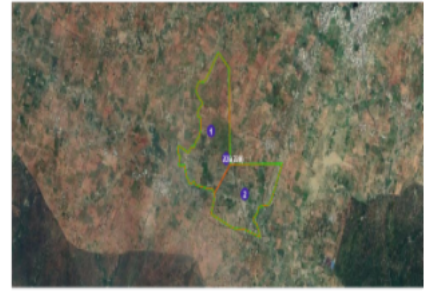

Nazri Naksha

Google Map View