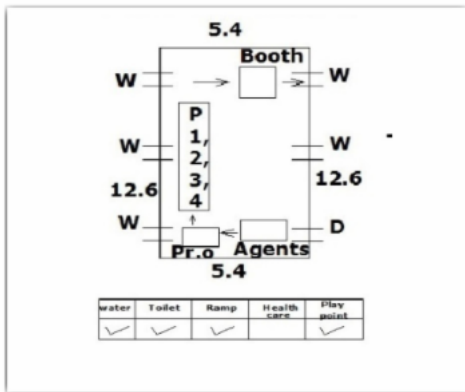

Nazri Naksha

Google Map View

Polling Station Building Front View

Polling Station Front View

Cad View

Key MAP View