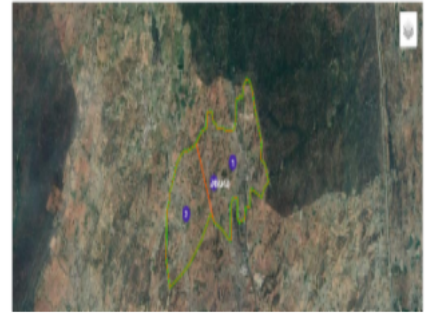

Nazri Naksha

Google Map View