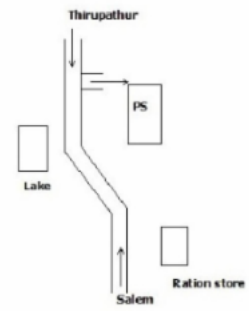

Nazri Naksha

Google Map View

Polling Station Building Front View

Polling Station Front View

Cad View

Key MAP View

water	Toilet	Ramp	Health care	Play point
✓	✓	✓		✓