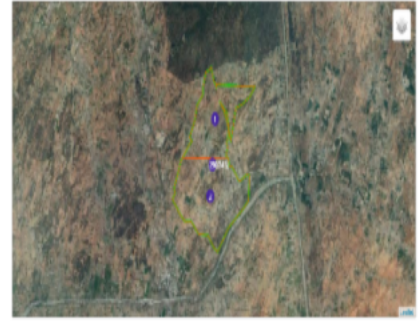

Nazri Naksha

Google Map View