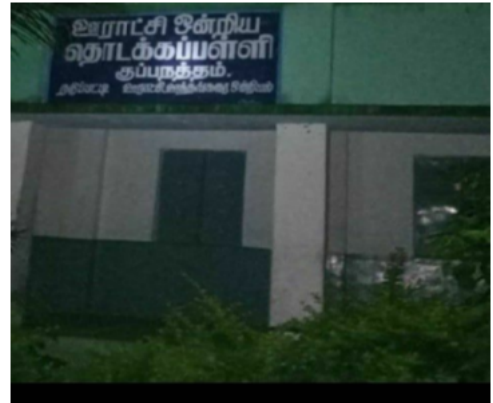

Polling Station Building Front View

Polling Station Front View