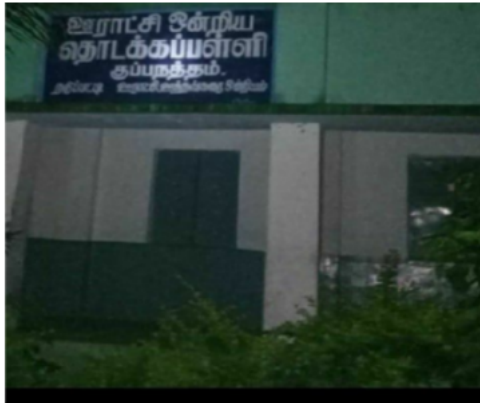

Polling Station Building Front View

Polling Station Front View