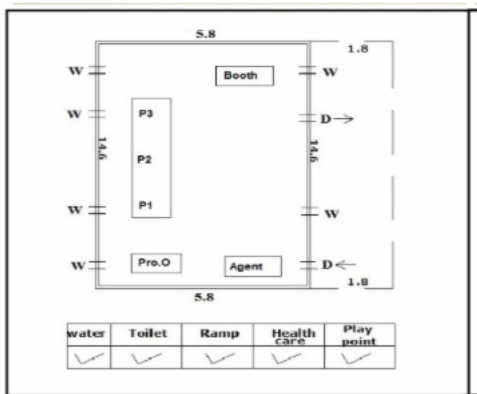

Nazri Naksha

Google Map View

Polling Station Building Front View

Polling Station Front View

Cad View

Key MAP View