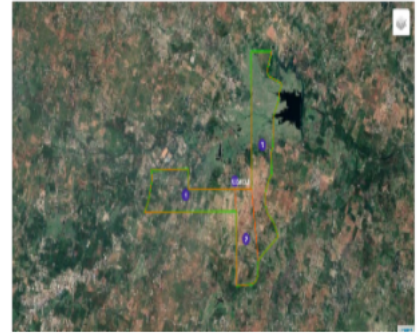

Nazri Naksha

Google Map View