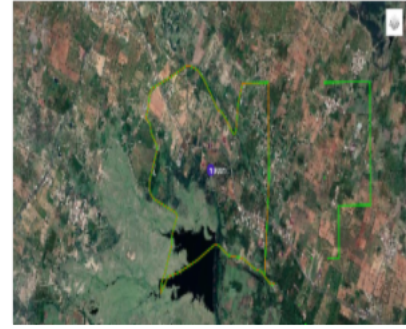

Nazri Naksha

Google Map View