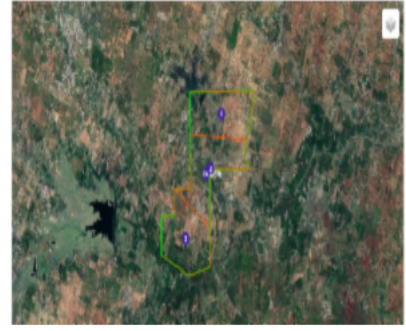

Nazri Naksha

Google Map View