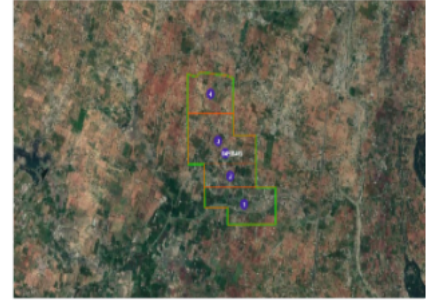

Nazri Naksha

Google Map View