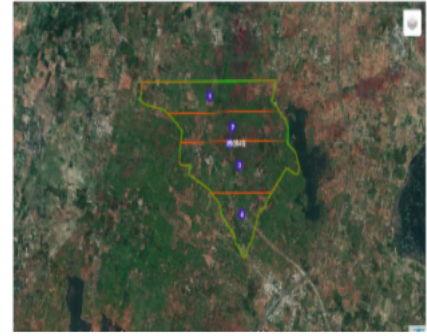

Nazri Naksha

Google Map View