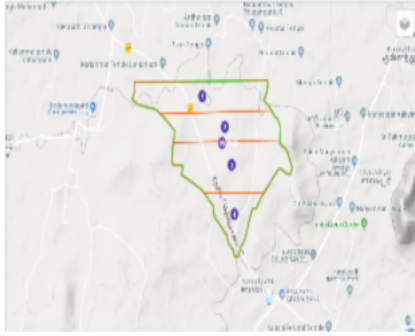

Nazri Naksha

Google Map View