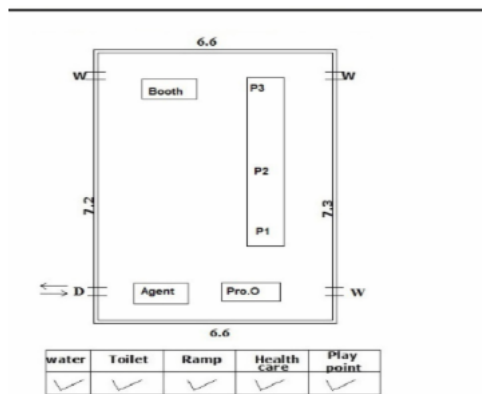

Nazri Naksha

Google Map View

Polling Station Building Front View

Polling Station Front View

Cad View

Key MAP View