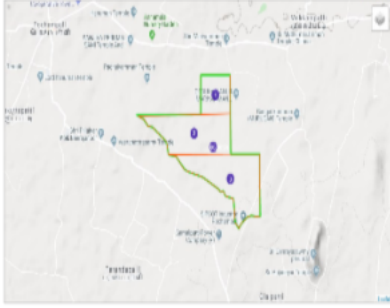

Nazri Naksha

Google Map View