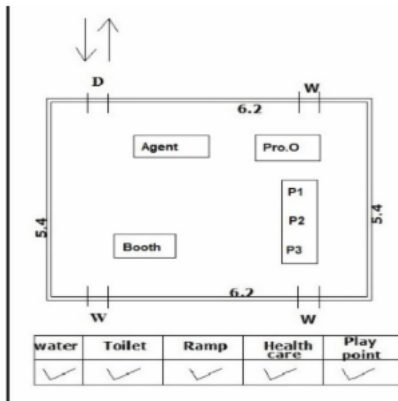

Nazri Naksha

Google Map View

Polling Station Building Front View

Polling Station Front View

Cad View

Key MAP View