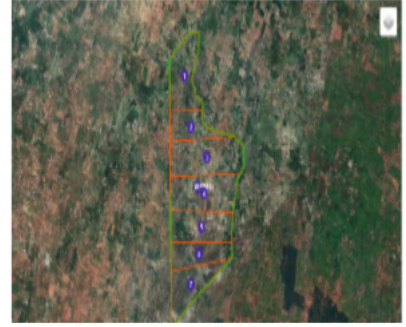

Nazri Naksha

Google Map View