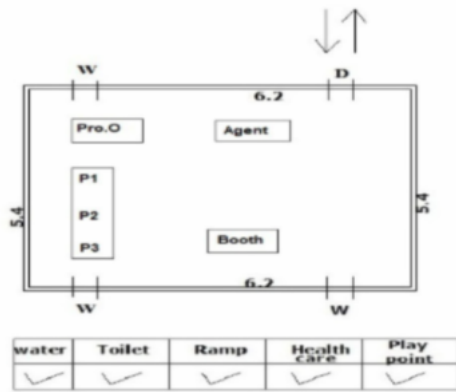

Nazri Naksha

Google Map View

Polling Station Building Front View

Polling Station Front View

Cad View

Key MAP View