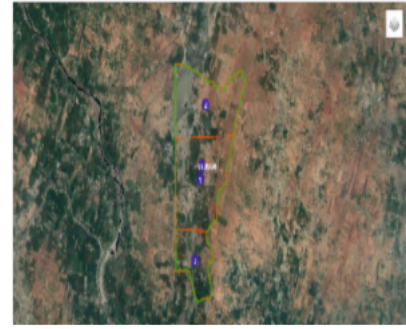

Nazri Naksha

Google Map View