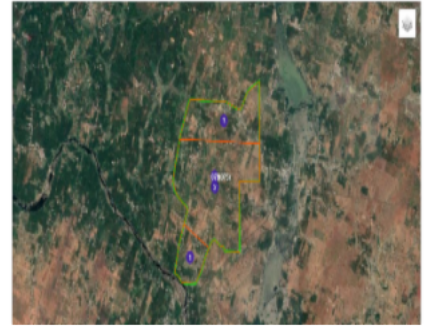

Nazri Naksha

Google Map View