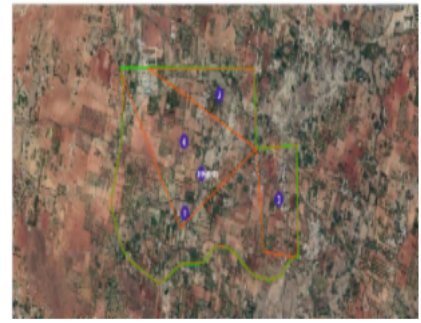

Nazri Naksha

Google Map View