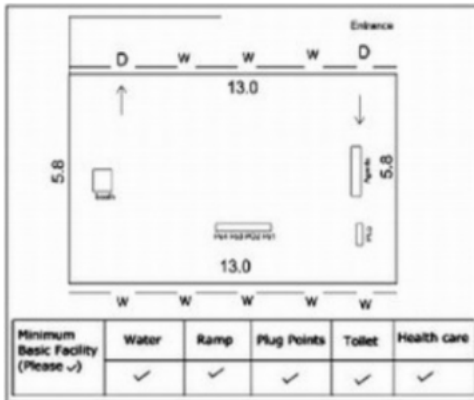

Nazri Naksha

Google Map View

Polling Station Building Front View

Polling Station Front View

Cad View

Key MAP View