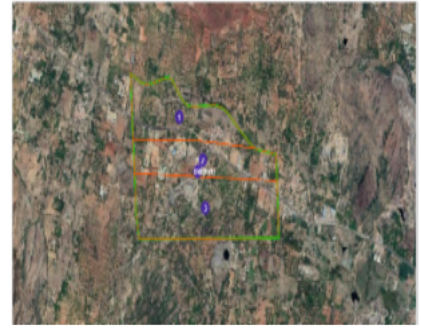

Nazri Naksha

Google Map View