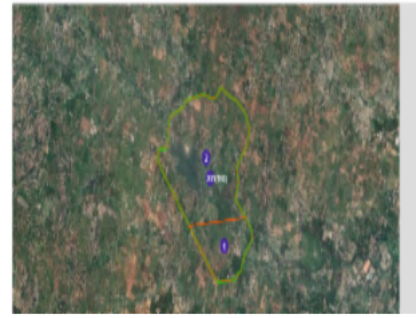

Nazri Naksha

Google Map View