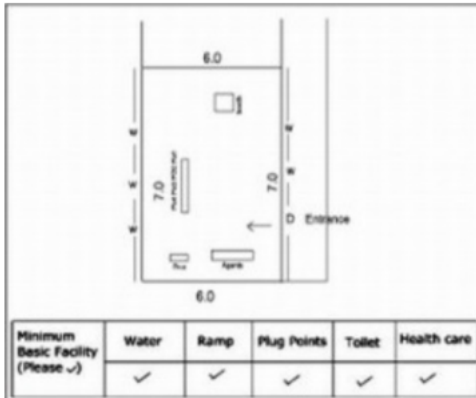

Nazri Naksha

Google Map View

Polling Station Building Front View

Polling Station Front View

Cad View

Key MAP View