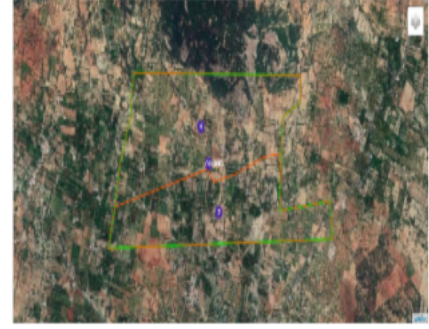

Nazri Naksha

Google Map View