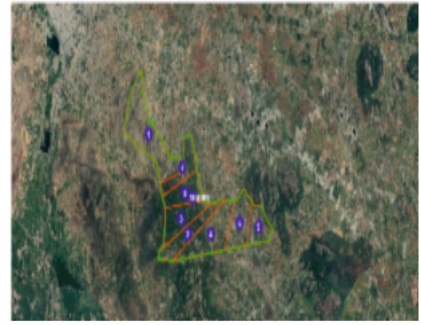

Nazri Naksha

Google Map View