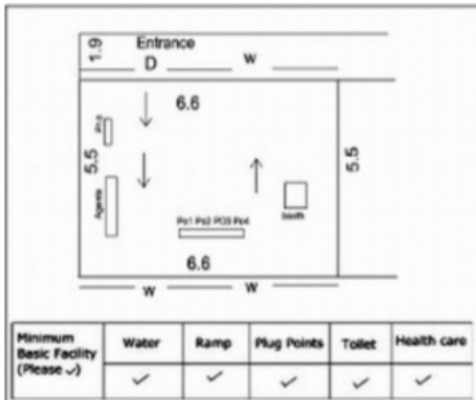

Nazri Naksha

Google Map View

Polling Station Building Front View

Polling Station Front View

Cad View

Key MAP View