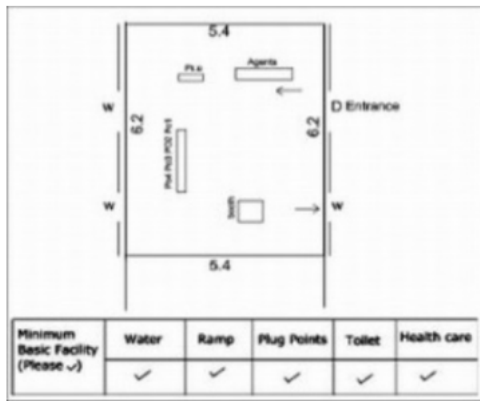

Nazri Naksha

Google Map View

Polling Station Building Front View

Polling Station Front View

Cad View

Key MAP View