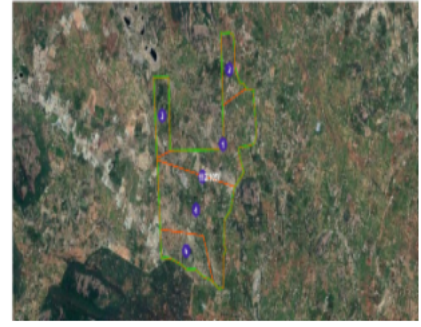

Nazri Naksha

Google Map View