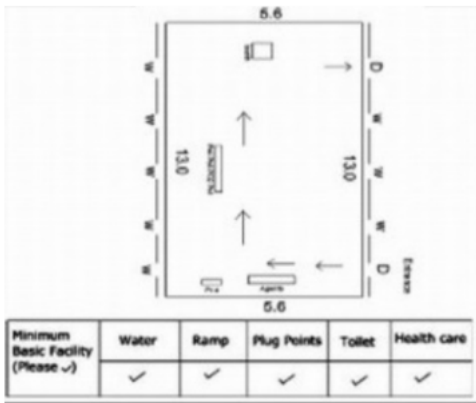

Nazri Naksha

Google Map View

Polling Station Building Front View

Polling Station Front View

Cad View

Key MAP View