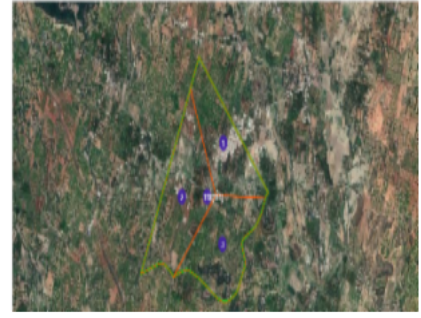

Nazri Naksha

Google Map View