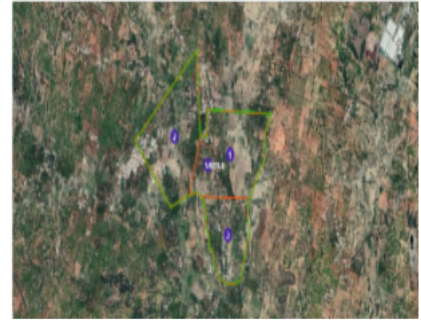

Nazri Naksha

Google Map View