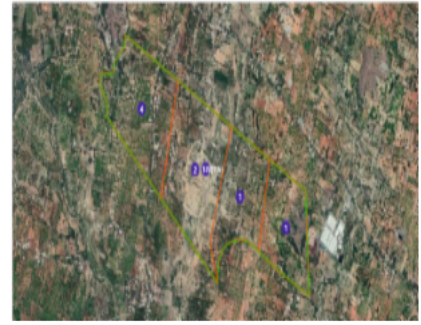

Nazri Naksha

Google Map View