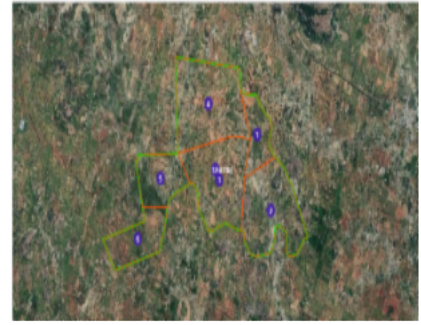

Nazri Naksha

Google Map View