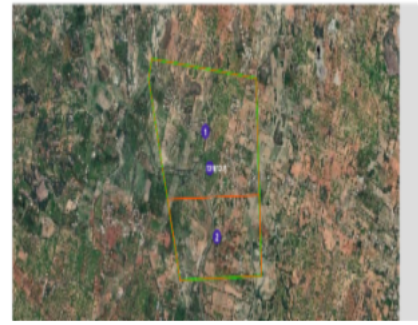

Nazri Naksha

Google Map View