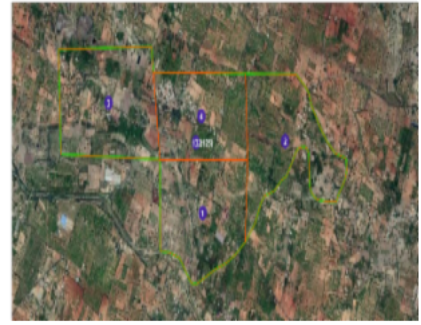

Nazri Naksha

Google Map View