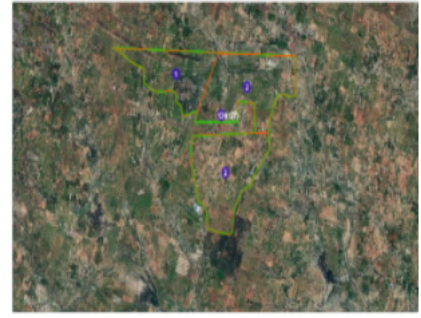

Nazri Naksha

Google Map View