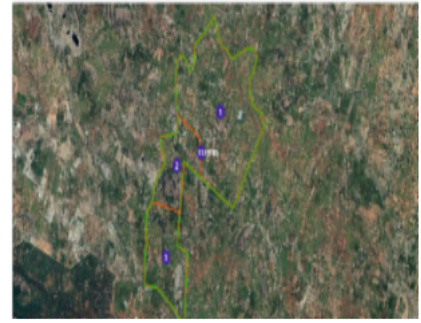

Nazri Naksha

Google Map View