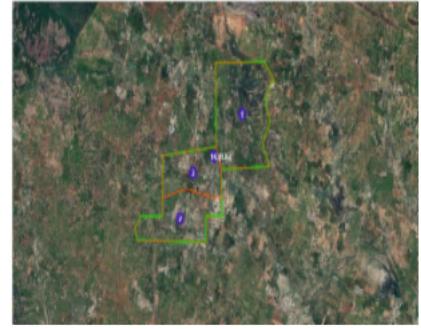

Nazri Naksha

Google Map View