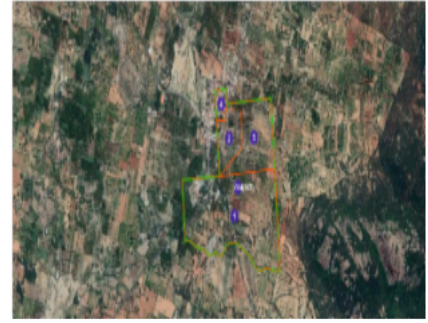

Nazri Naksha

Google Map View