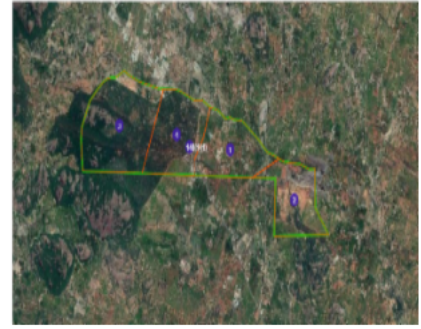

Nazri Naksha

Google Map View