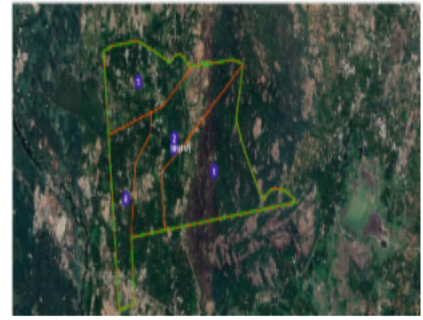

Nazri Naksha

Google Map View