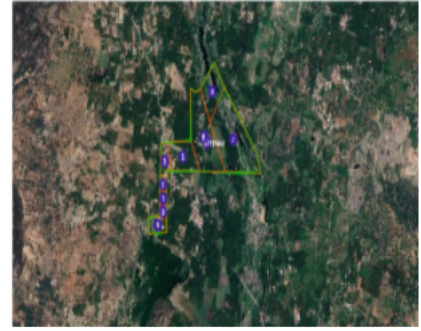

Nazri Naksha

Google Map View